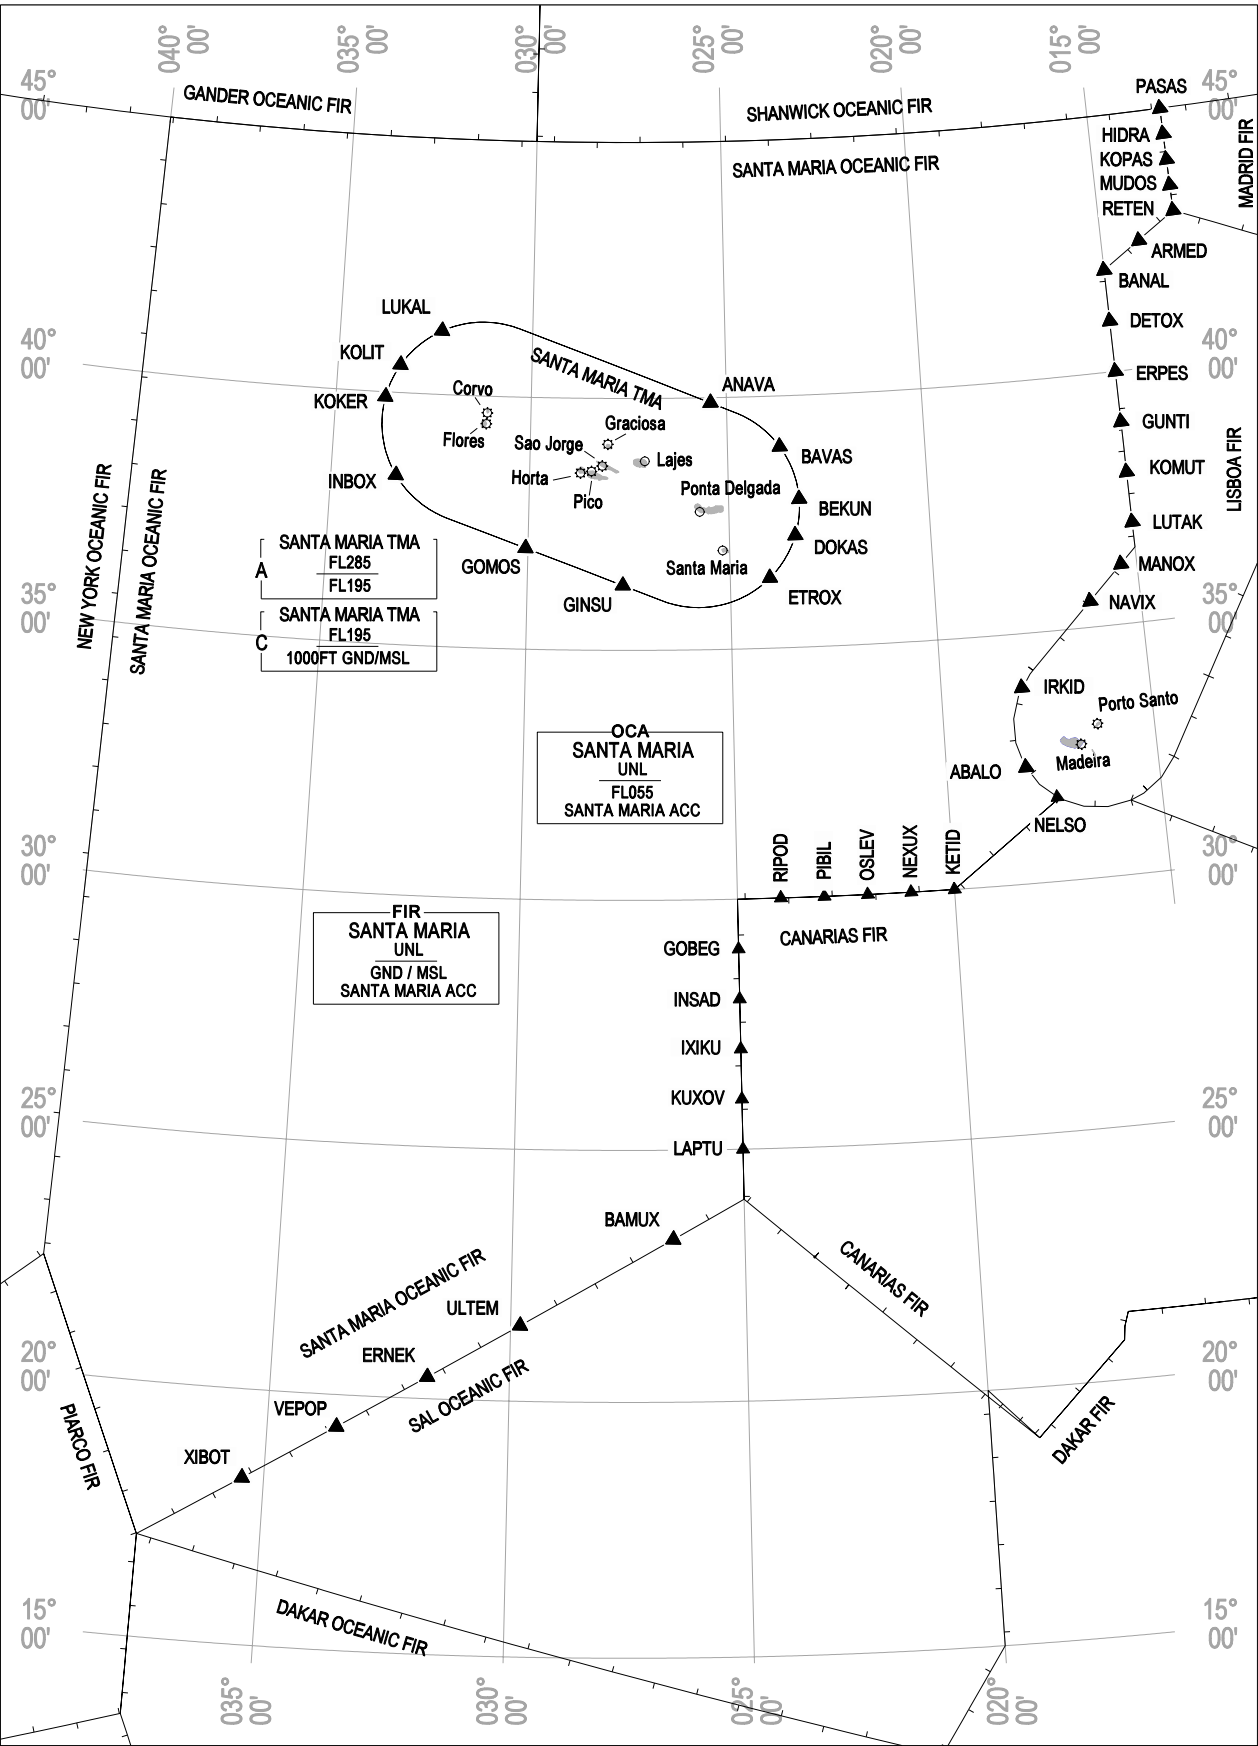

# AIR TRAFFIC SERVICE SYSTEM SANTA MARIA OCEANIC FIR ( LPPO )

A SANTA MARIA TMA  
 FL285  
 C SANTA MARIA TMA  
 FL195  
 1000FT GND/MSL

OCA  
 SANTA MARIA  
 UNL  
 FL055  
 SANTA MARIA ACC

FIR  
 SANTA MARIA  
 UNL  
 GND / MSL  
 SANTA MARIA ACC