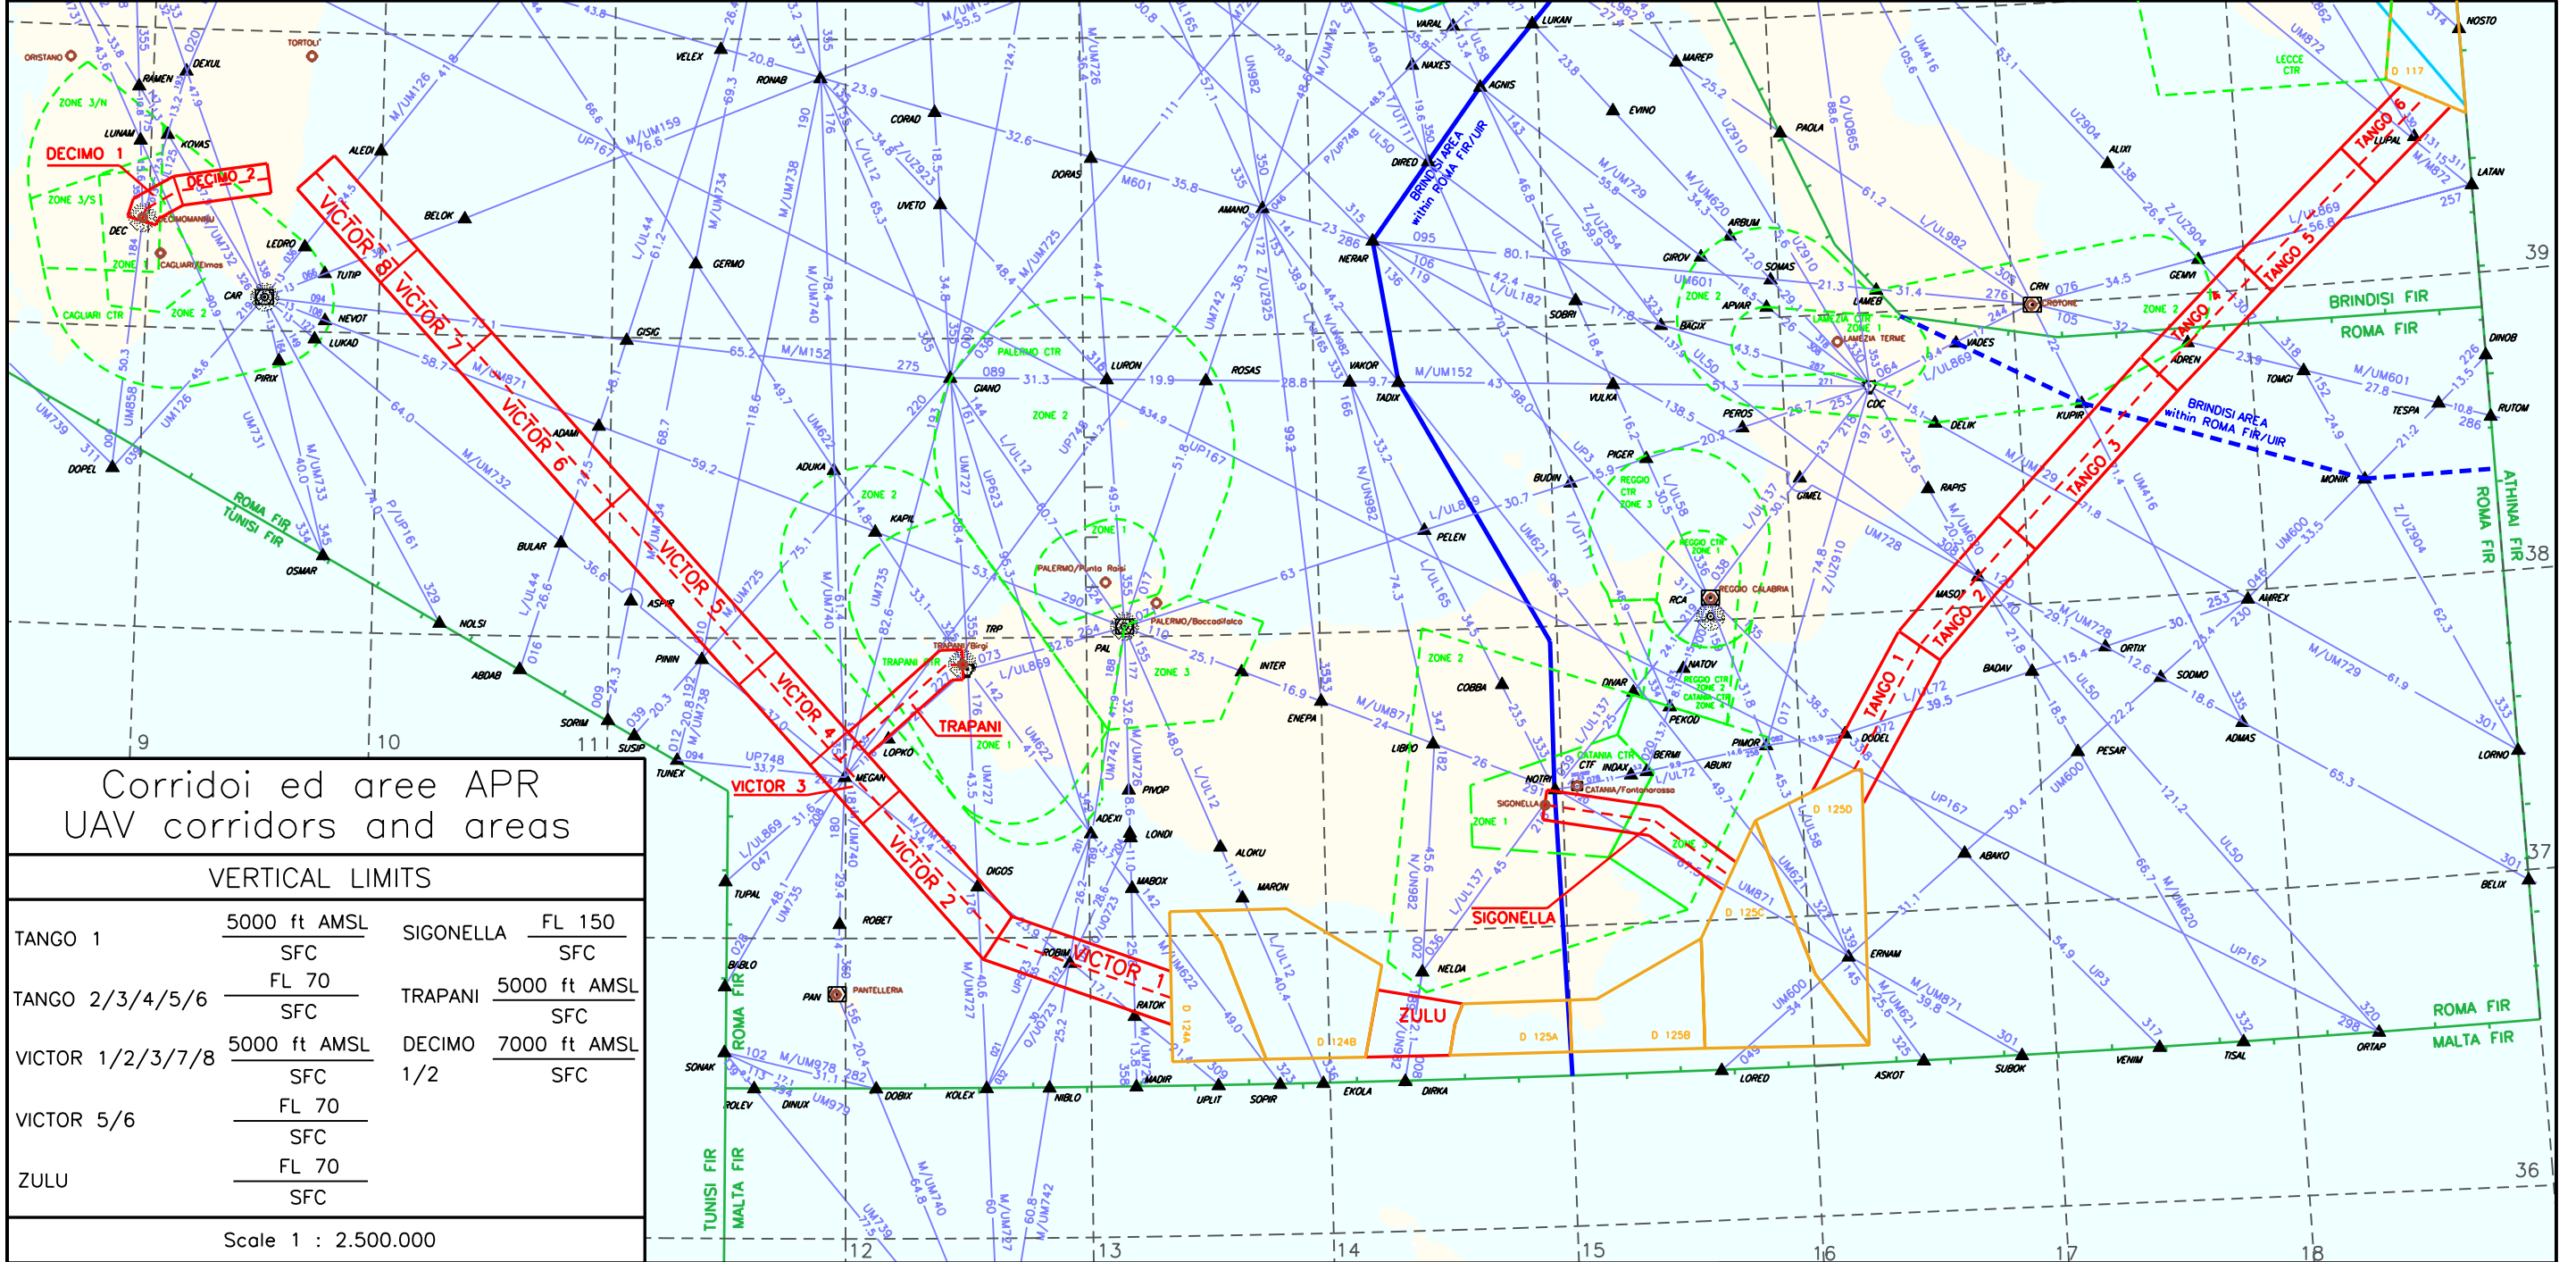

CHANGE: new corridor segments DECIMO 1 and 2

Corridoi ed aree APR
UAV corridors and areas

VERTICAL LIMITS			
TANGO 1	5000 ft AMSL SFC	SIGONELLA	FL 150 SFC
TANGO 2/3/4/5/6	FL 70 SFC	TRAPANI	5000 ft AMSL SFC
VICTOR 1/2/3/7/8	5000 ft AMSL SFC	DECIMO	7000 ft AMSL SFC
VICTOR 5/6	FL 70 SFC		
ZULU	FL 70 SFC		

Scale 1 : 2.500.000