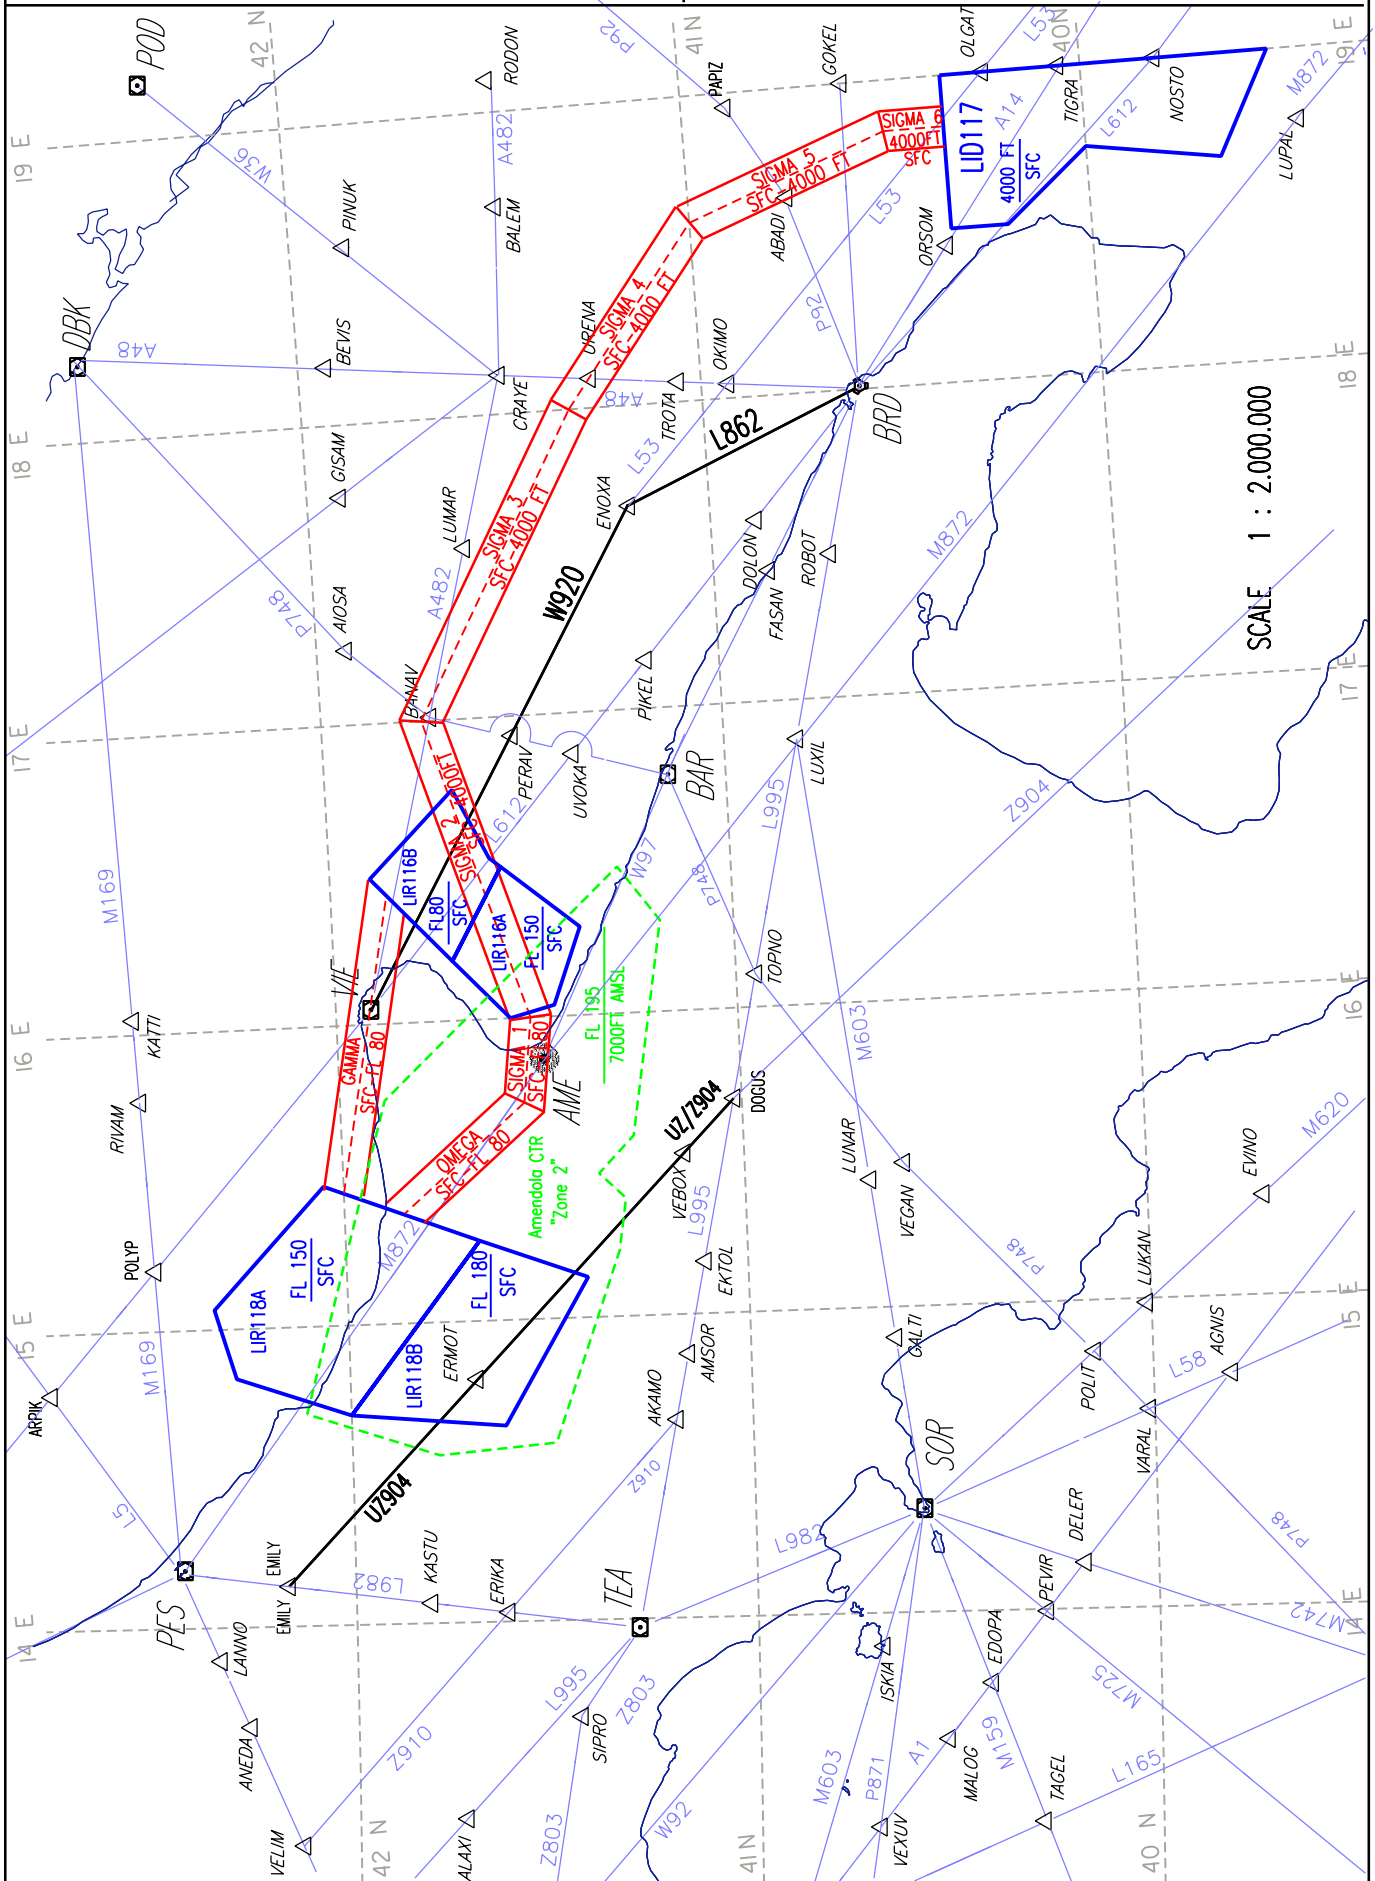

AREE E CORRIDOI (OMEGA, GAMMA E SIGMA) PER UAV

UAV CORRIDORS (OMEGA, GAMMA AND SIGMA) AND AREAS

CHANGE: UPDATED PAGE

SCALE 1 : 2.000.000