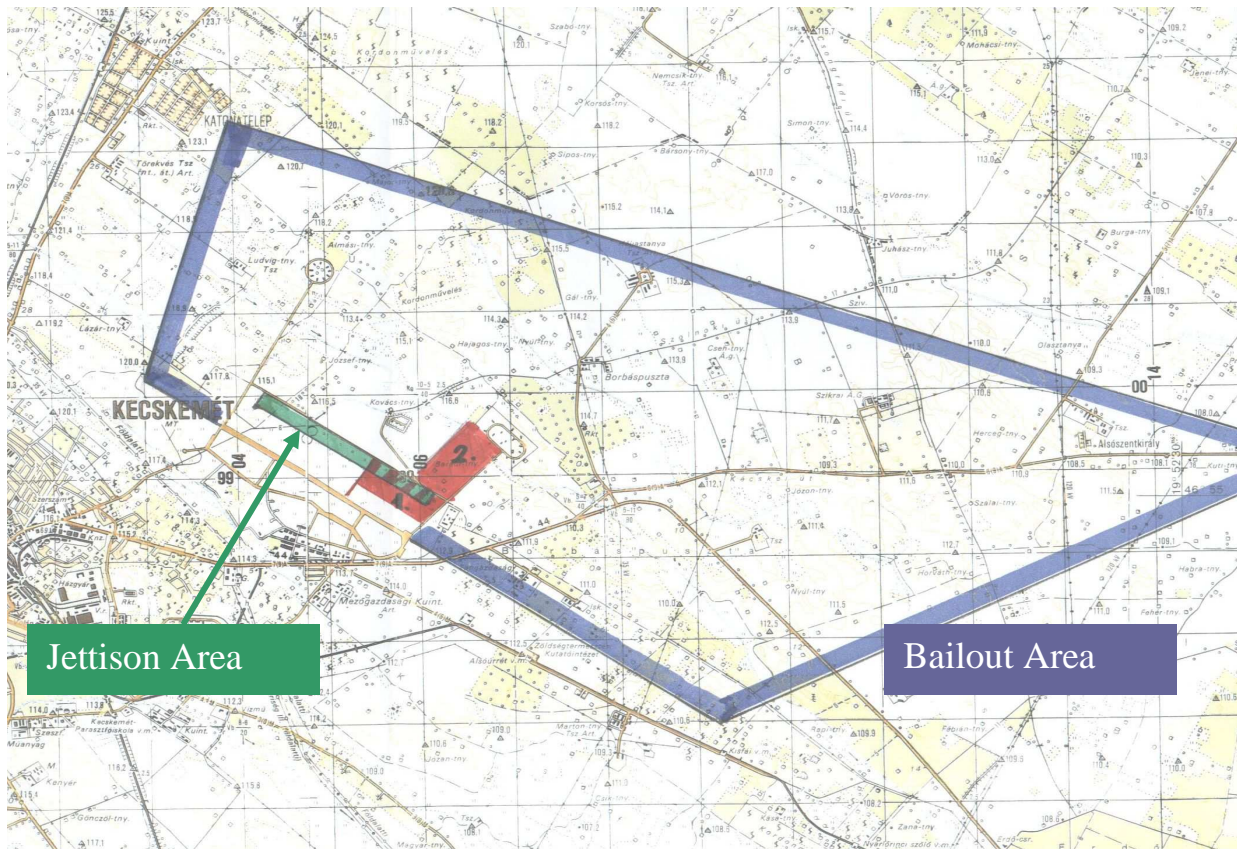

## Jettison and Bailout area

## Bailout & Fuel Dumping

Altitude for fuel dumping: 3050 m (FL100) or above

## Coordinates

465517N	0194350E	Bailout /Fuel dumping Area
465334N	0194826E	
465510N	0195415E	
465720N	0194410E	

## Jettison Area

200m (600 feet) North-East of the Emergency Strip.  
Jettison height: 300 m (1000 feet)