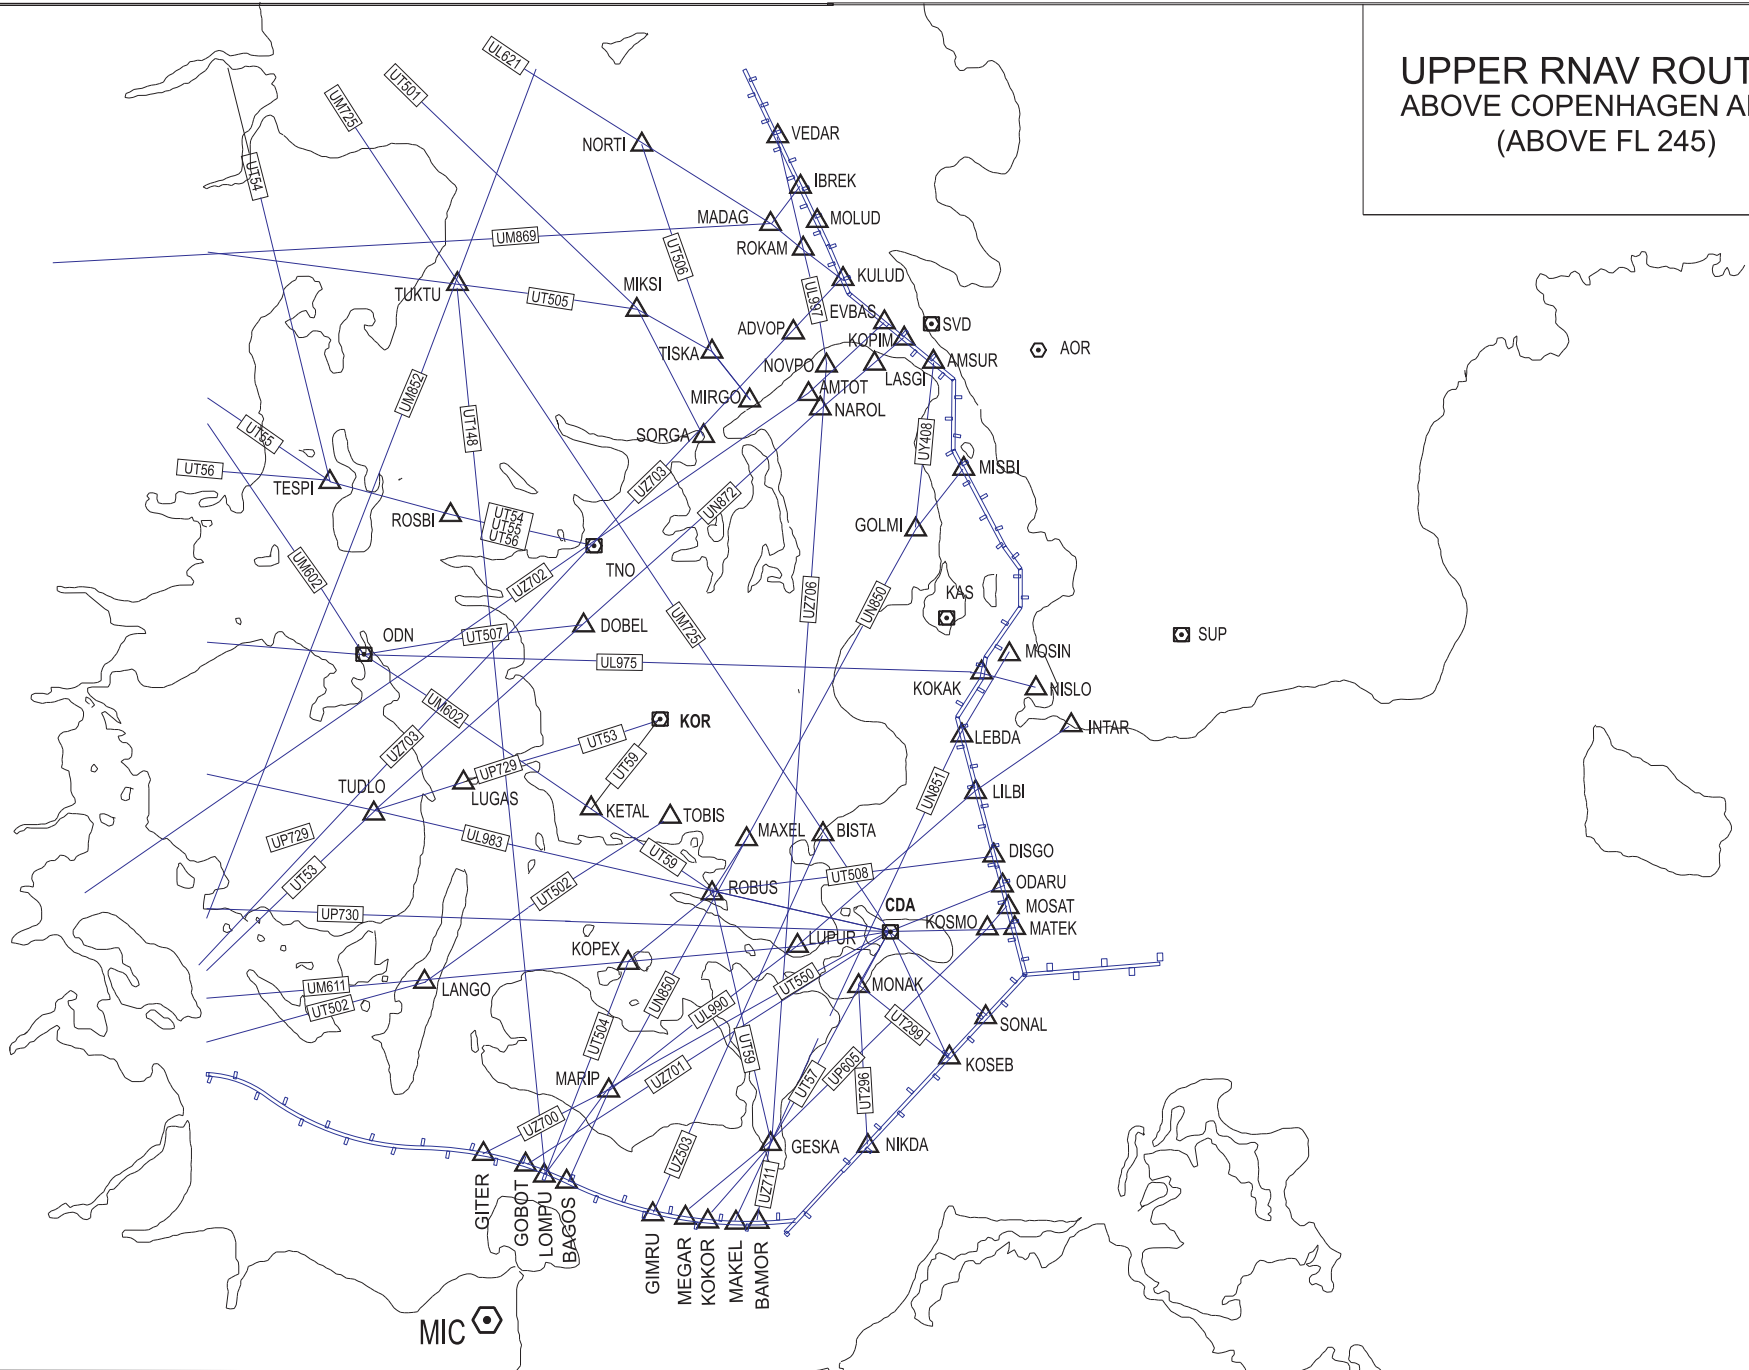

UPPER RNAV ROUTES
ABOVE COPENHAGEN AREA
(ABOVE FL 245)

CHANGES: UN850, UP60, UT296, UZ702, UZ703, UZ706