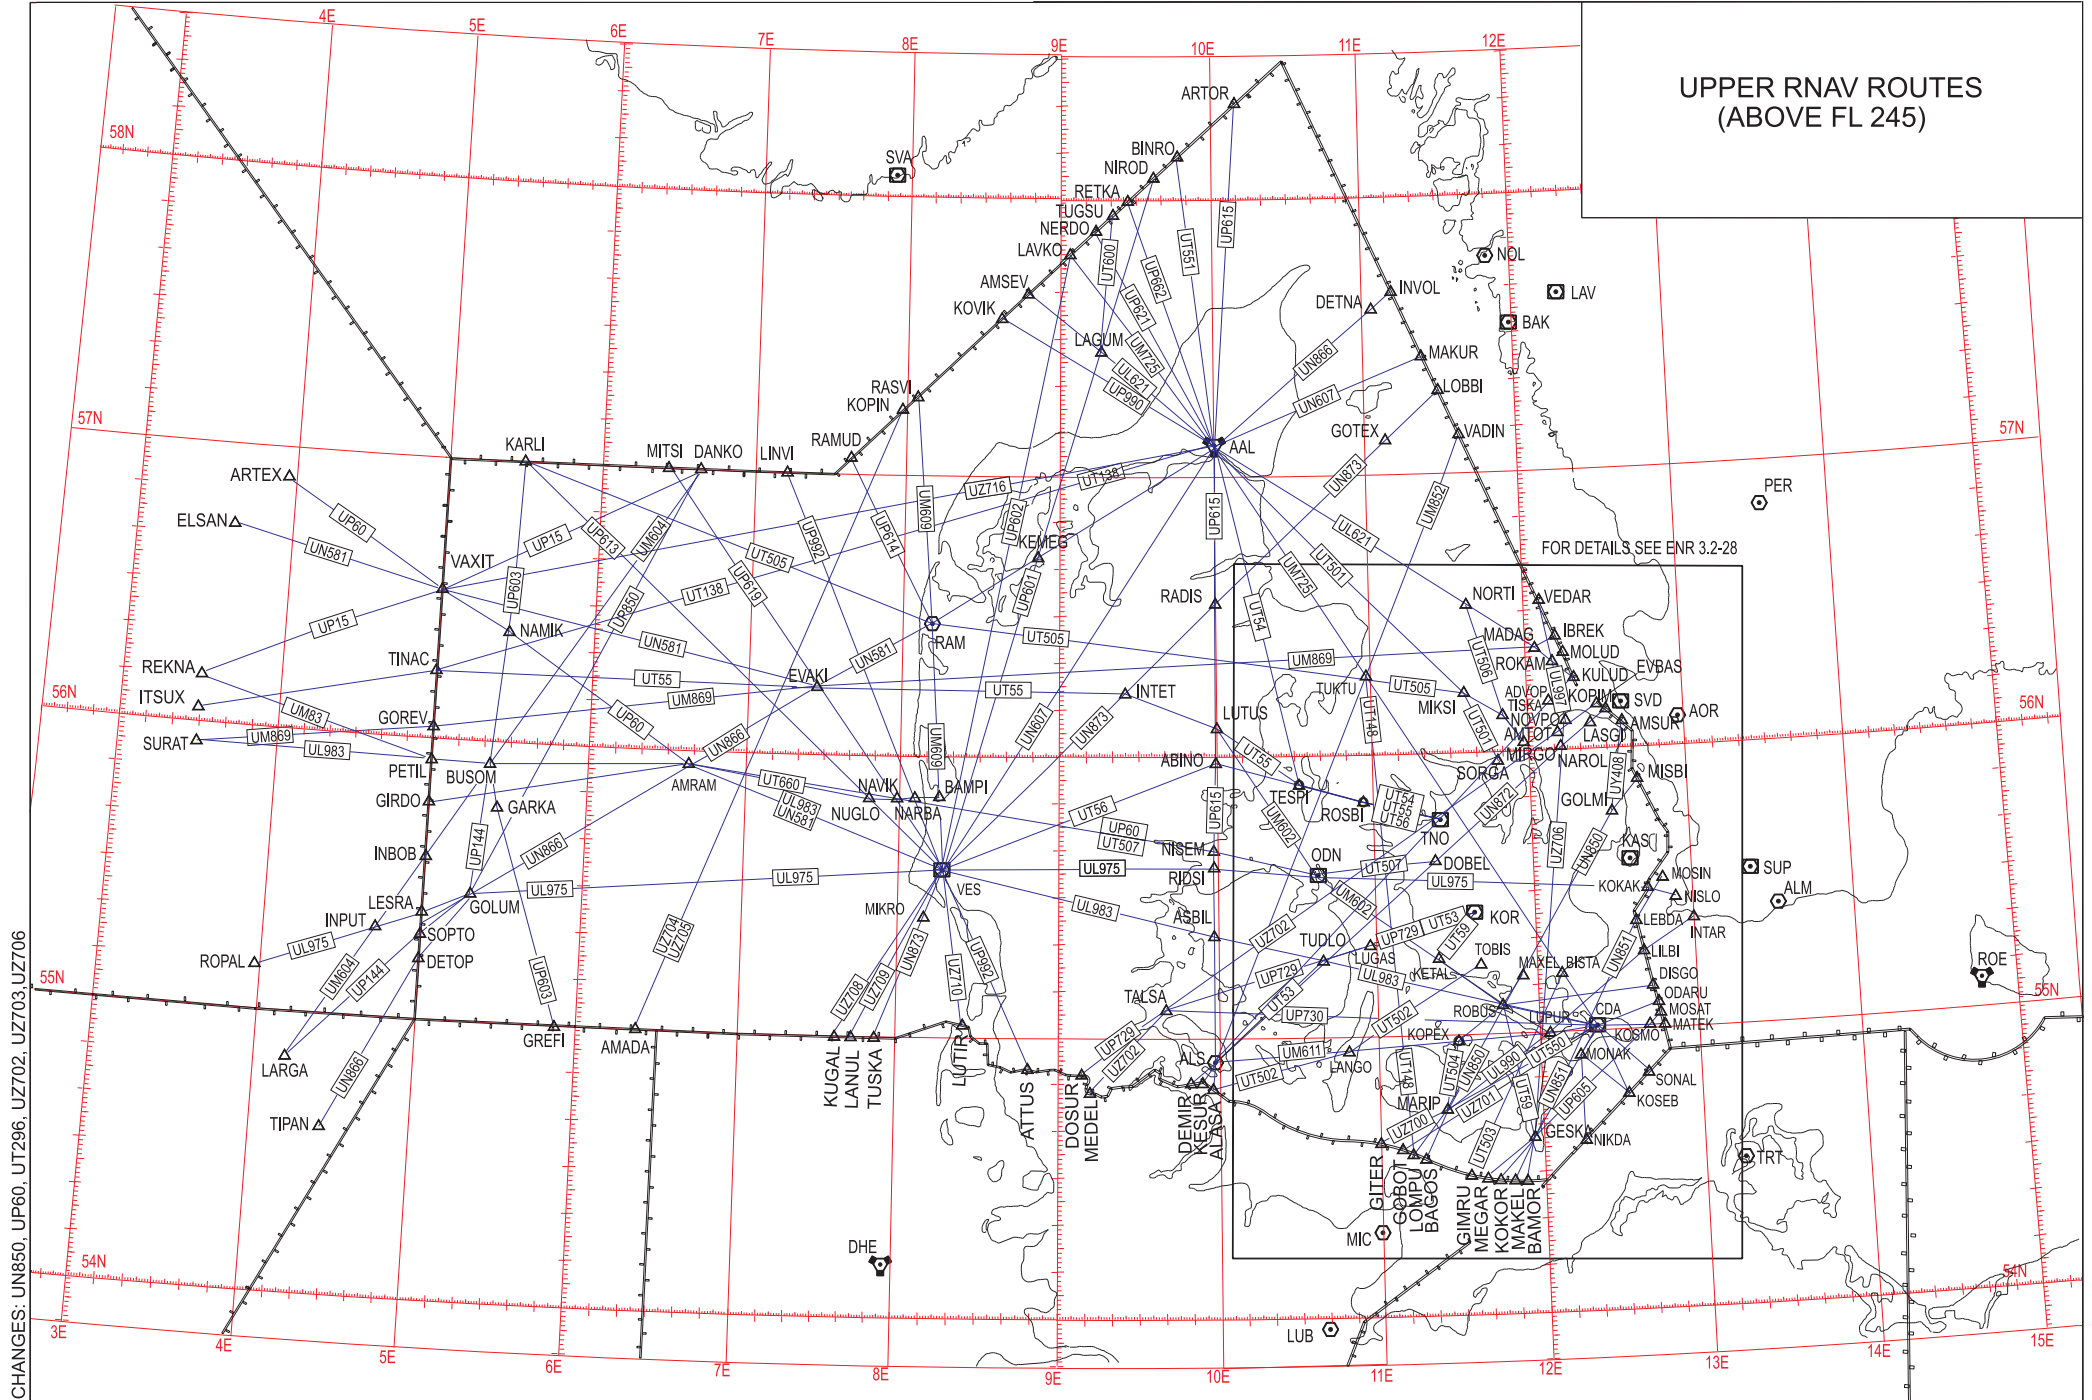

UPPER RNAV ROUTES  
(ABOVE FL 245)

CHANGES: UN850, UP60, UT296, UZ702, UZ703, UZ706