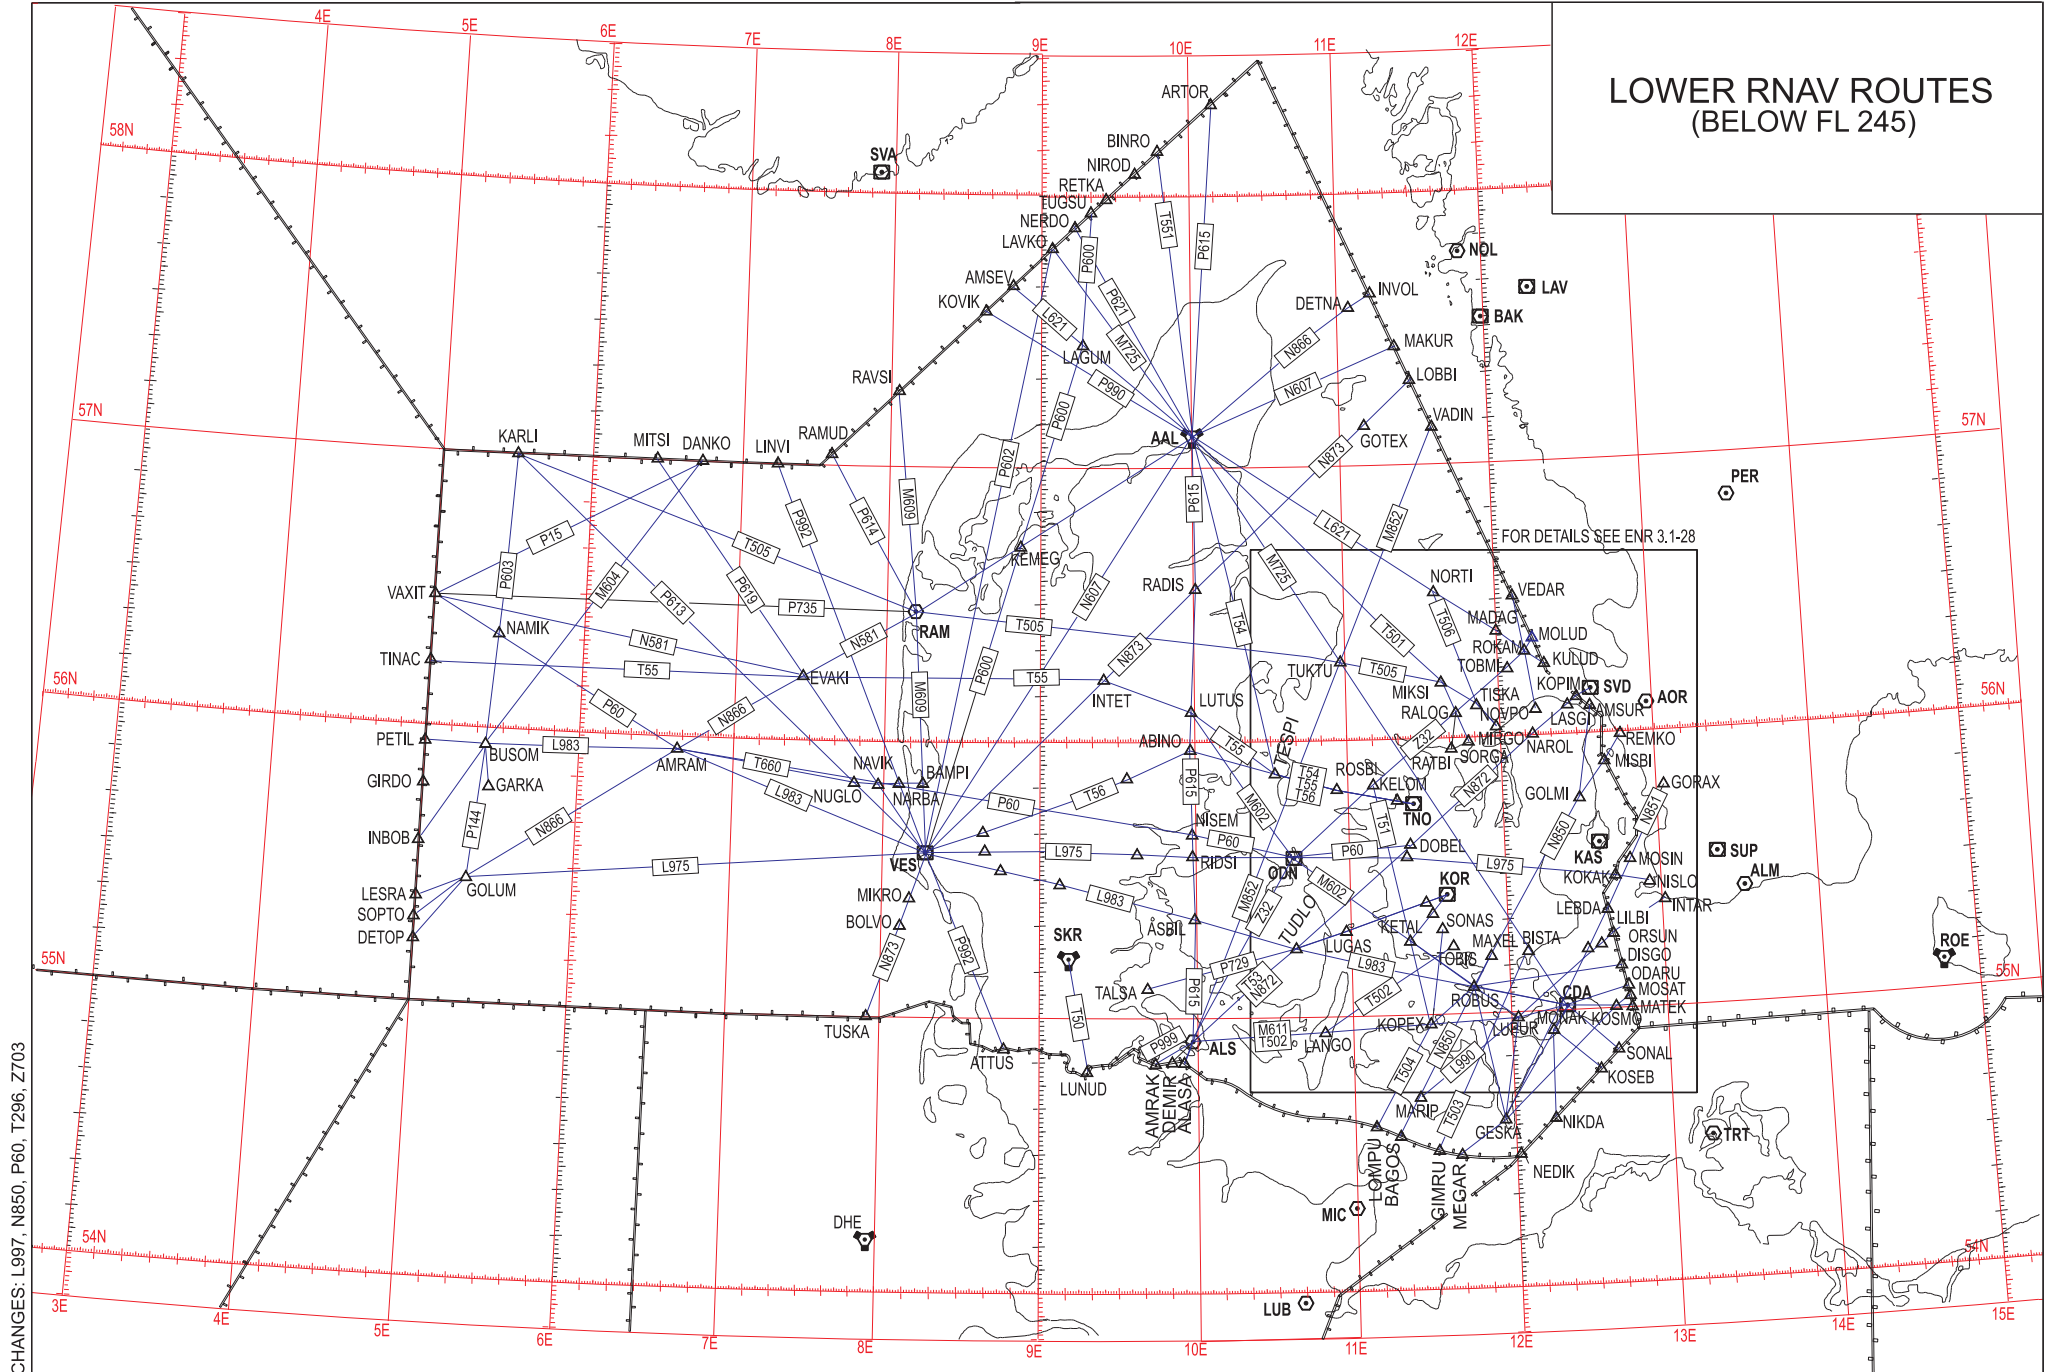

LOWER RNAV ROUTES  
(BELOW FL 245)

CHANGES: L997, N850, P60, T296, Z703