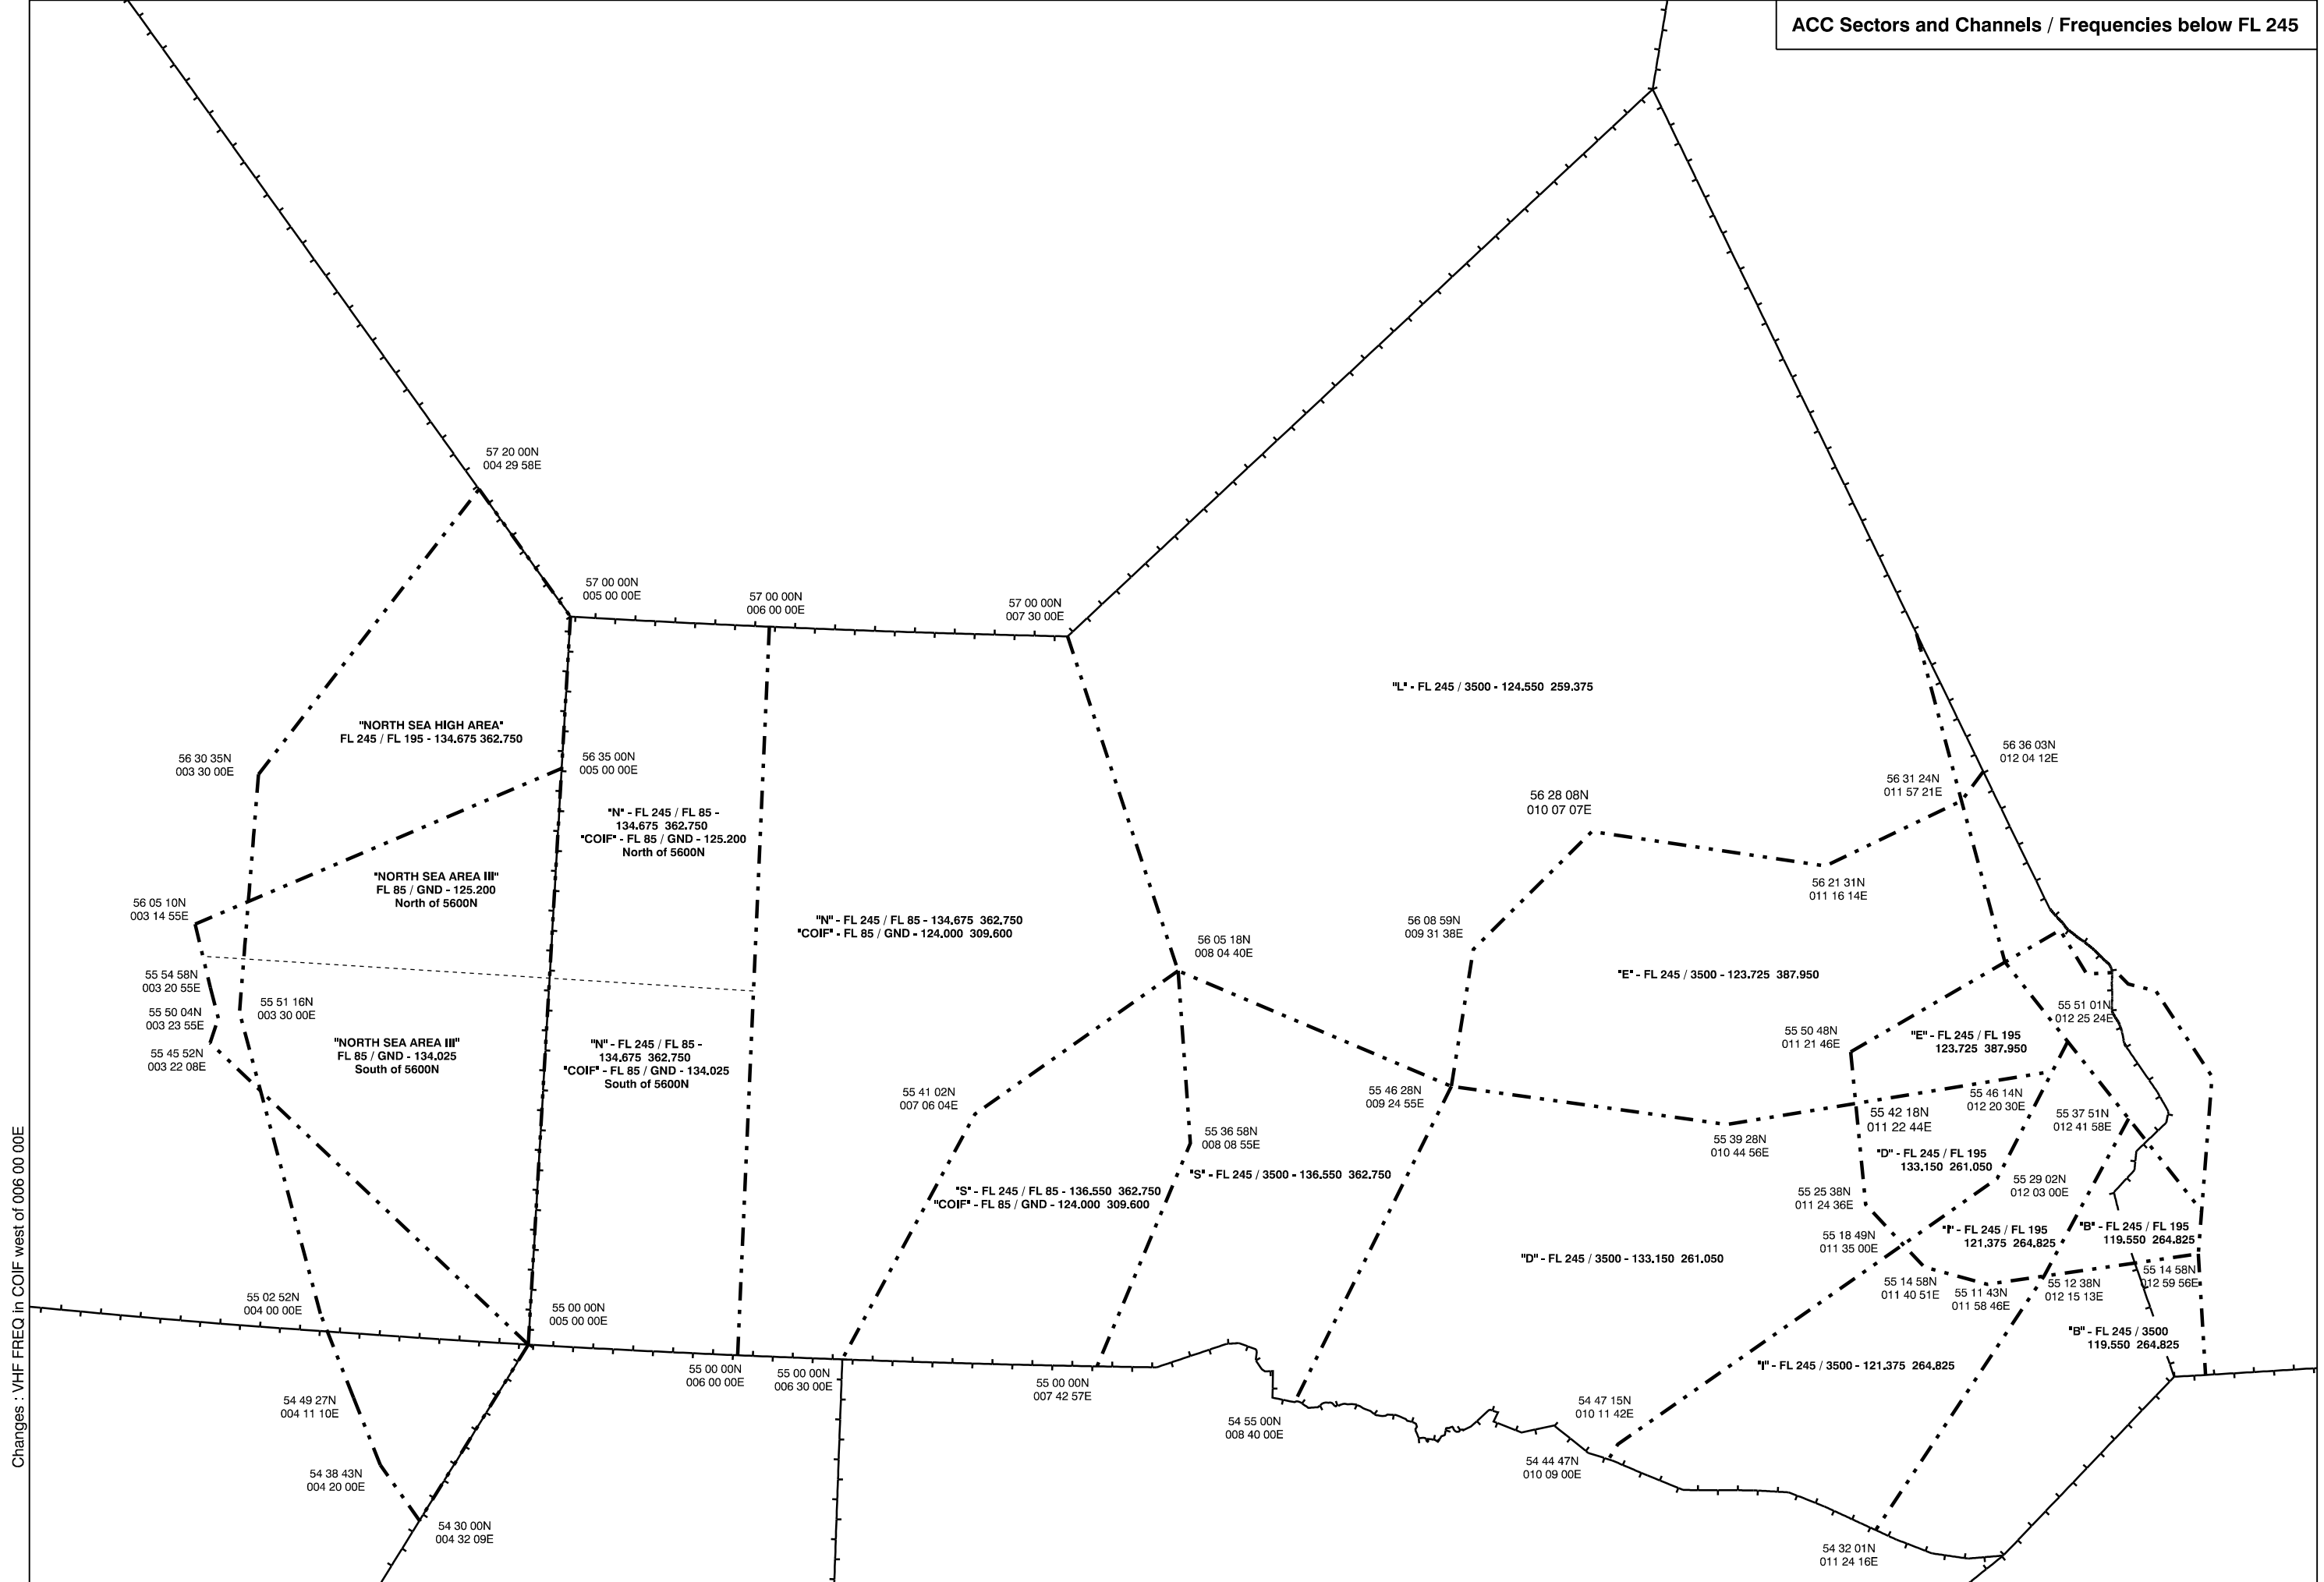

ACC Sectors and Channels / Frequencies below FL 245

Changes : VHF FREQ in COIF west of 006 00 00E