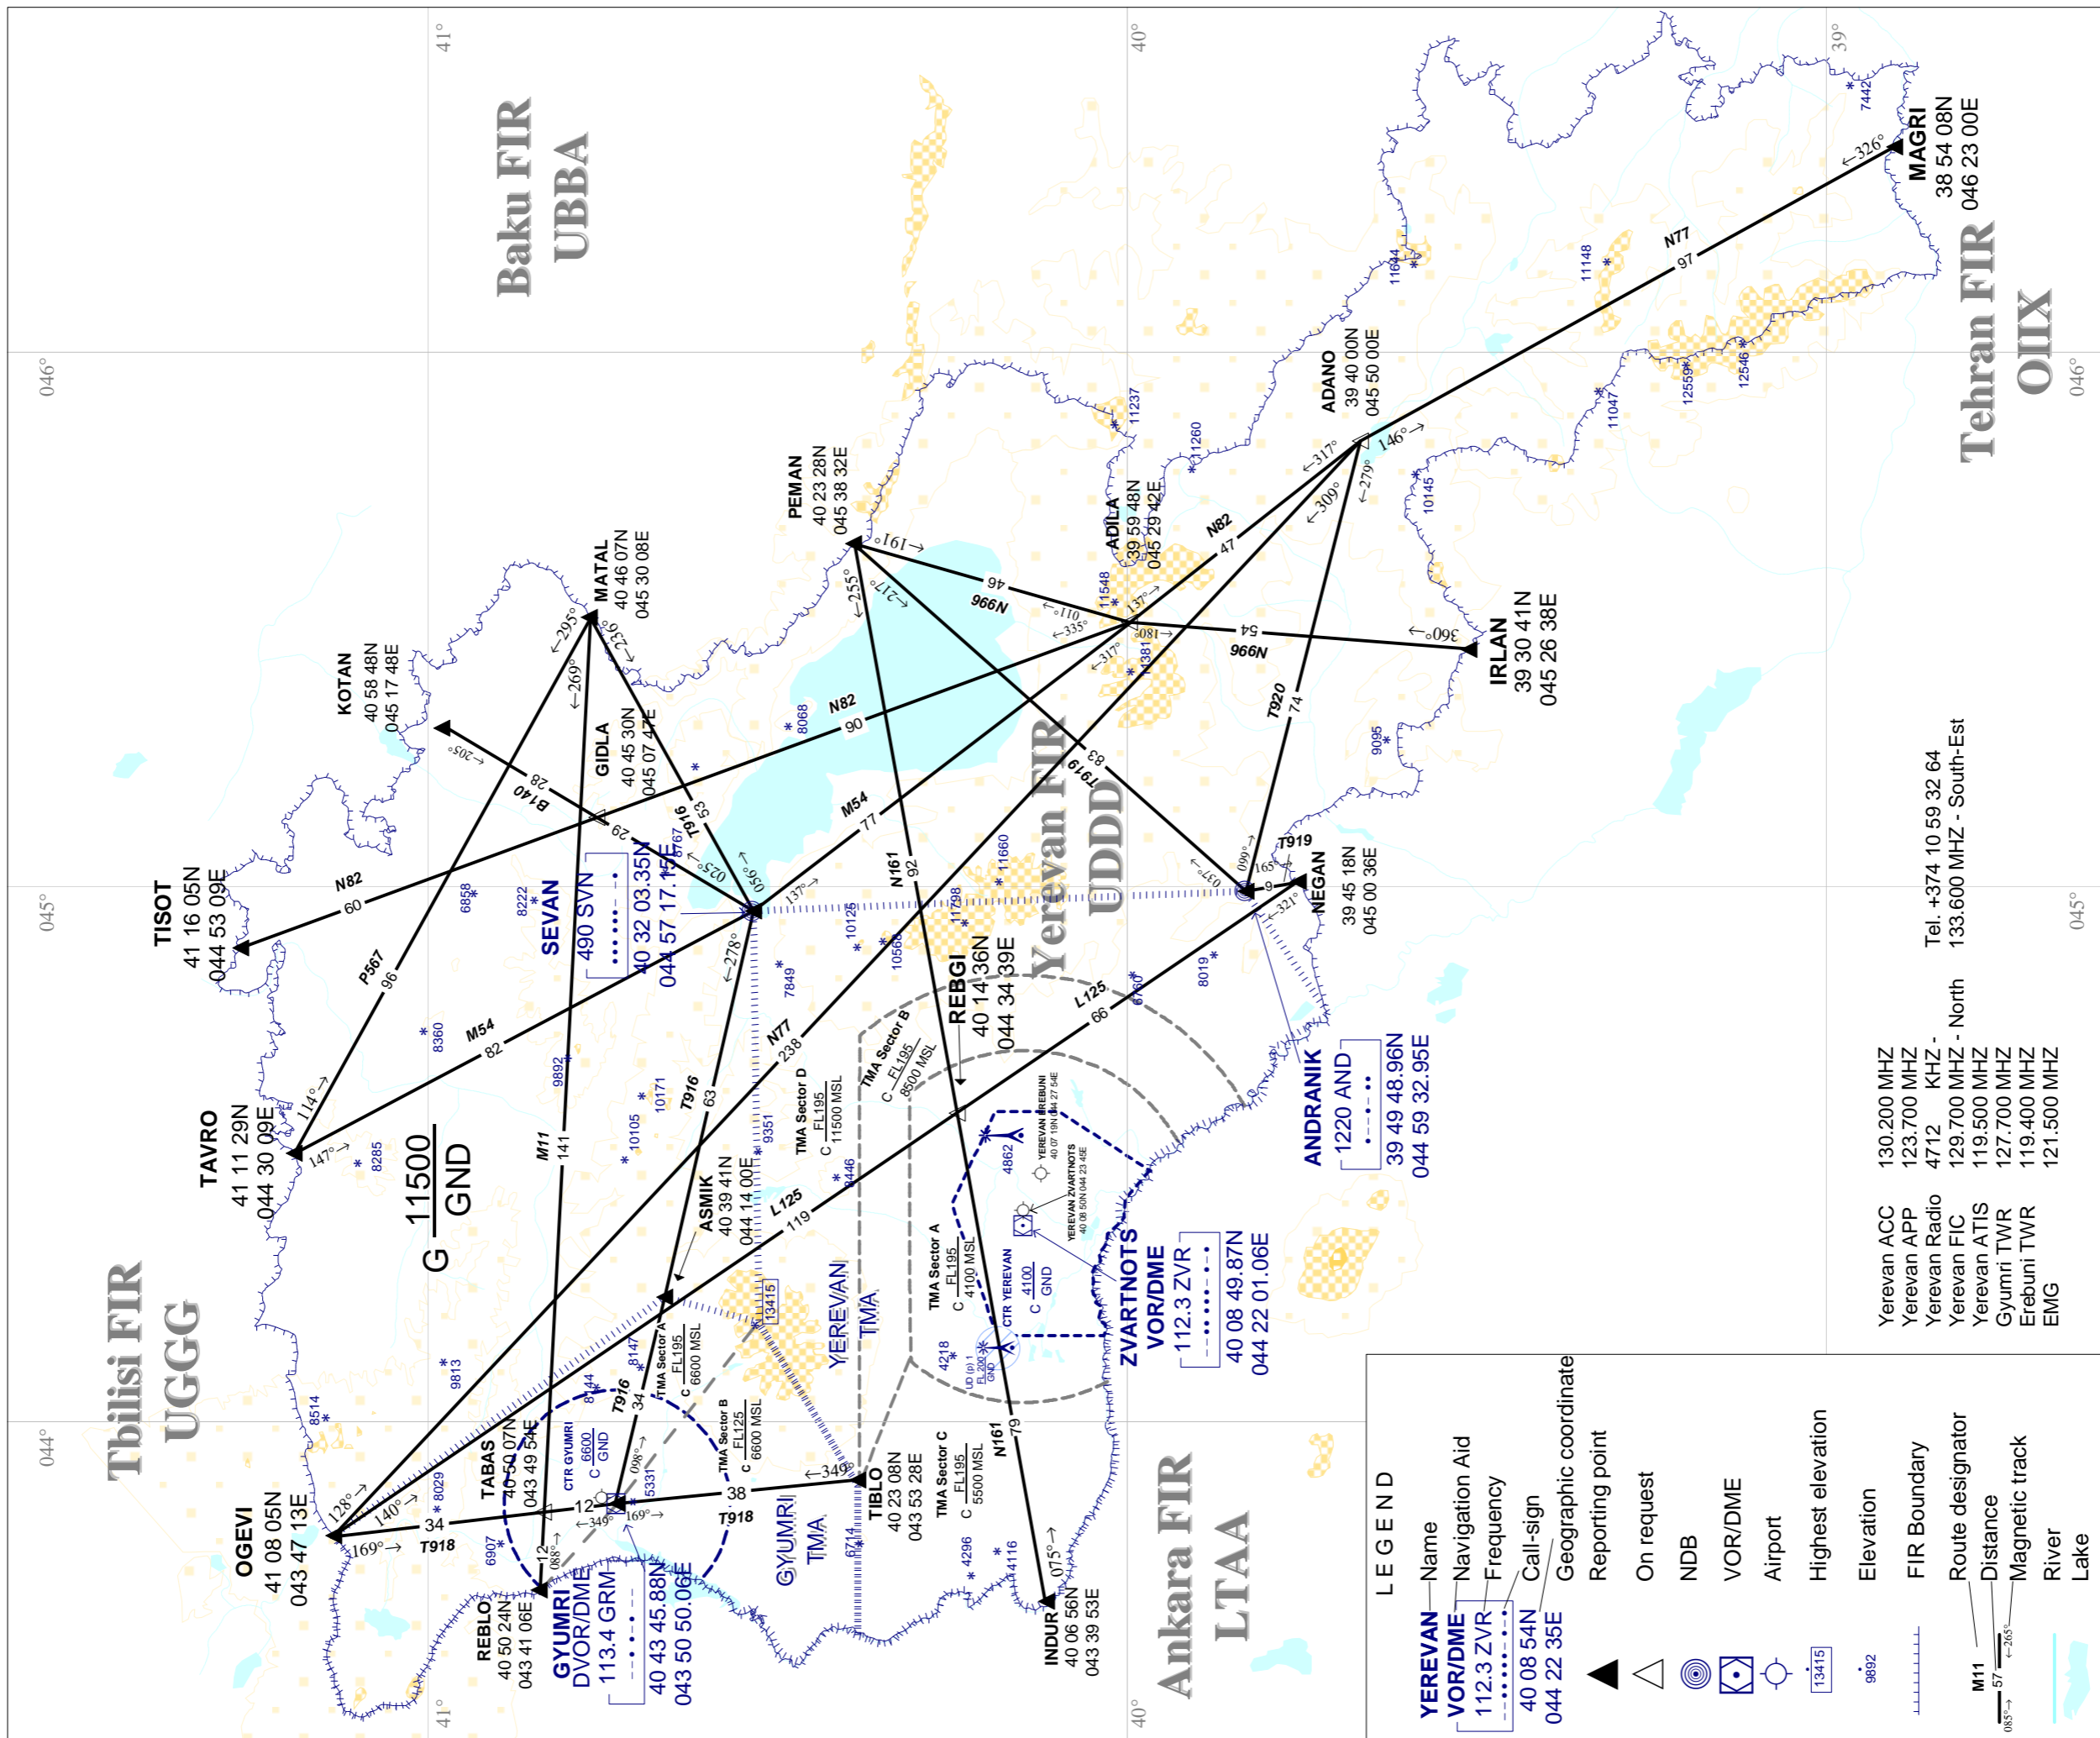

EN-ROUTE CHART

CHANGE: FREQ. of Yerevan ACC.

LEGEND

- YEREVAN** — Name
- VOR/DME** — Navigation Aid
- 112.3 ZVR** — Frequency
- 40 08 54N** — Call-sign
- 044 22 35E** — Geographic coordinate
- ▲** — Reporting point
- △** — On request
- ◎** — NDB
- ◻** — VOR/DME
- ⊠** — Airport
- 13415** — Highest elevation
- 9892** — Elevation
- — FIR Boundary
- M11** — Route designator
- 57** — Distance
- ←265°** — Magnetic track
- — River
- — Lake

Yerevan ACC	130.200 MHz
Yerevan APP	123.700 MHz
Yerevan Radio	4712 KHZ -
Yerevan FIC	129.700 MHz - North
Yerevan ATIS	119.500 MHz
Gyumri TWR	127.700 MHz
Erebuni TWR	119.400 MHz
EMG	121.500 MHz
	Tel. +374 10 59 32 64
	133.600 MHz - South-Est